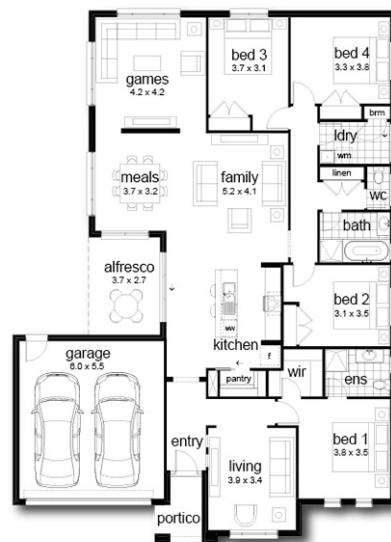

BENDIGO

House and land package for sale

COLUMBIA 271

from the Aspirations series

308 Pamela Ave, Jackass Flat, Bendigo

Land size: 512m²

Home size: 26.62 sq

Package includes:

- House
- Land
- Connections
- Floor tiles to entry, kitchen and meals
- Carpet to remainder of home
- Site allowance
- Evaporative Cooling
- Developer covenant requirements
- Flyscreens
- Dishwasher
- Driveway
- Letterbox
- Clothesline