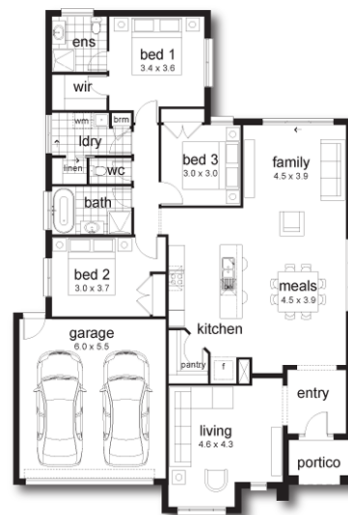

BENDIGO

House and land package for sale

LINCOLN 211

from the Aspirations series

304 Pamela Ave, Jackass Flat, Bendigo

Land size: 512m²

Home size: 21.15 sq

Package includes:

- House
- Land
- Connections
- Floor tiles to entry, kitchen and meals
- Carpet to remainder of home
- Site allowance
- Gas Ducted Heating
- Evaporative Cooling
- Flyscreens
- Dishwasher
- Driveway
- Clothes line
- Letterbox